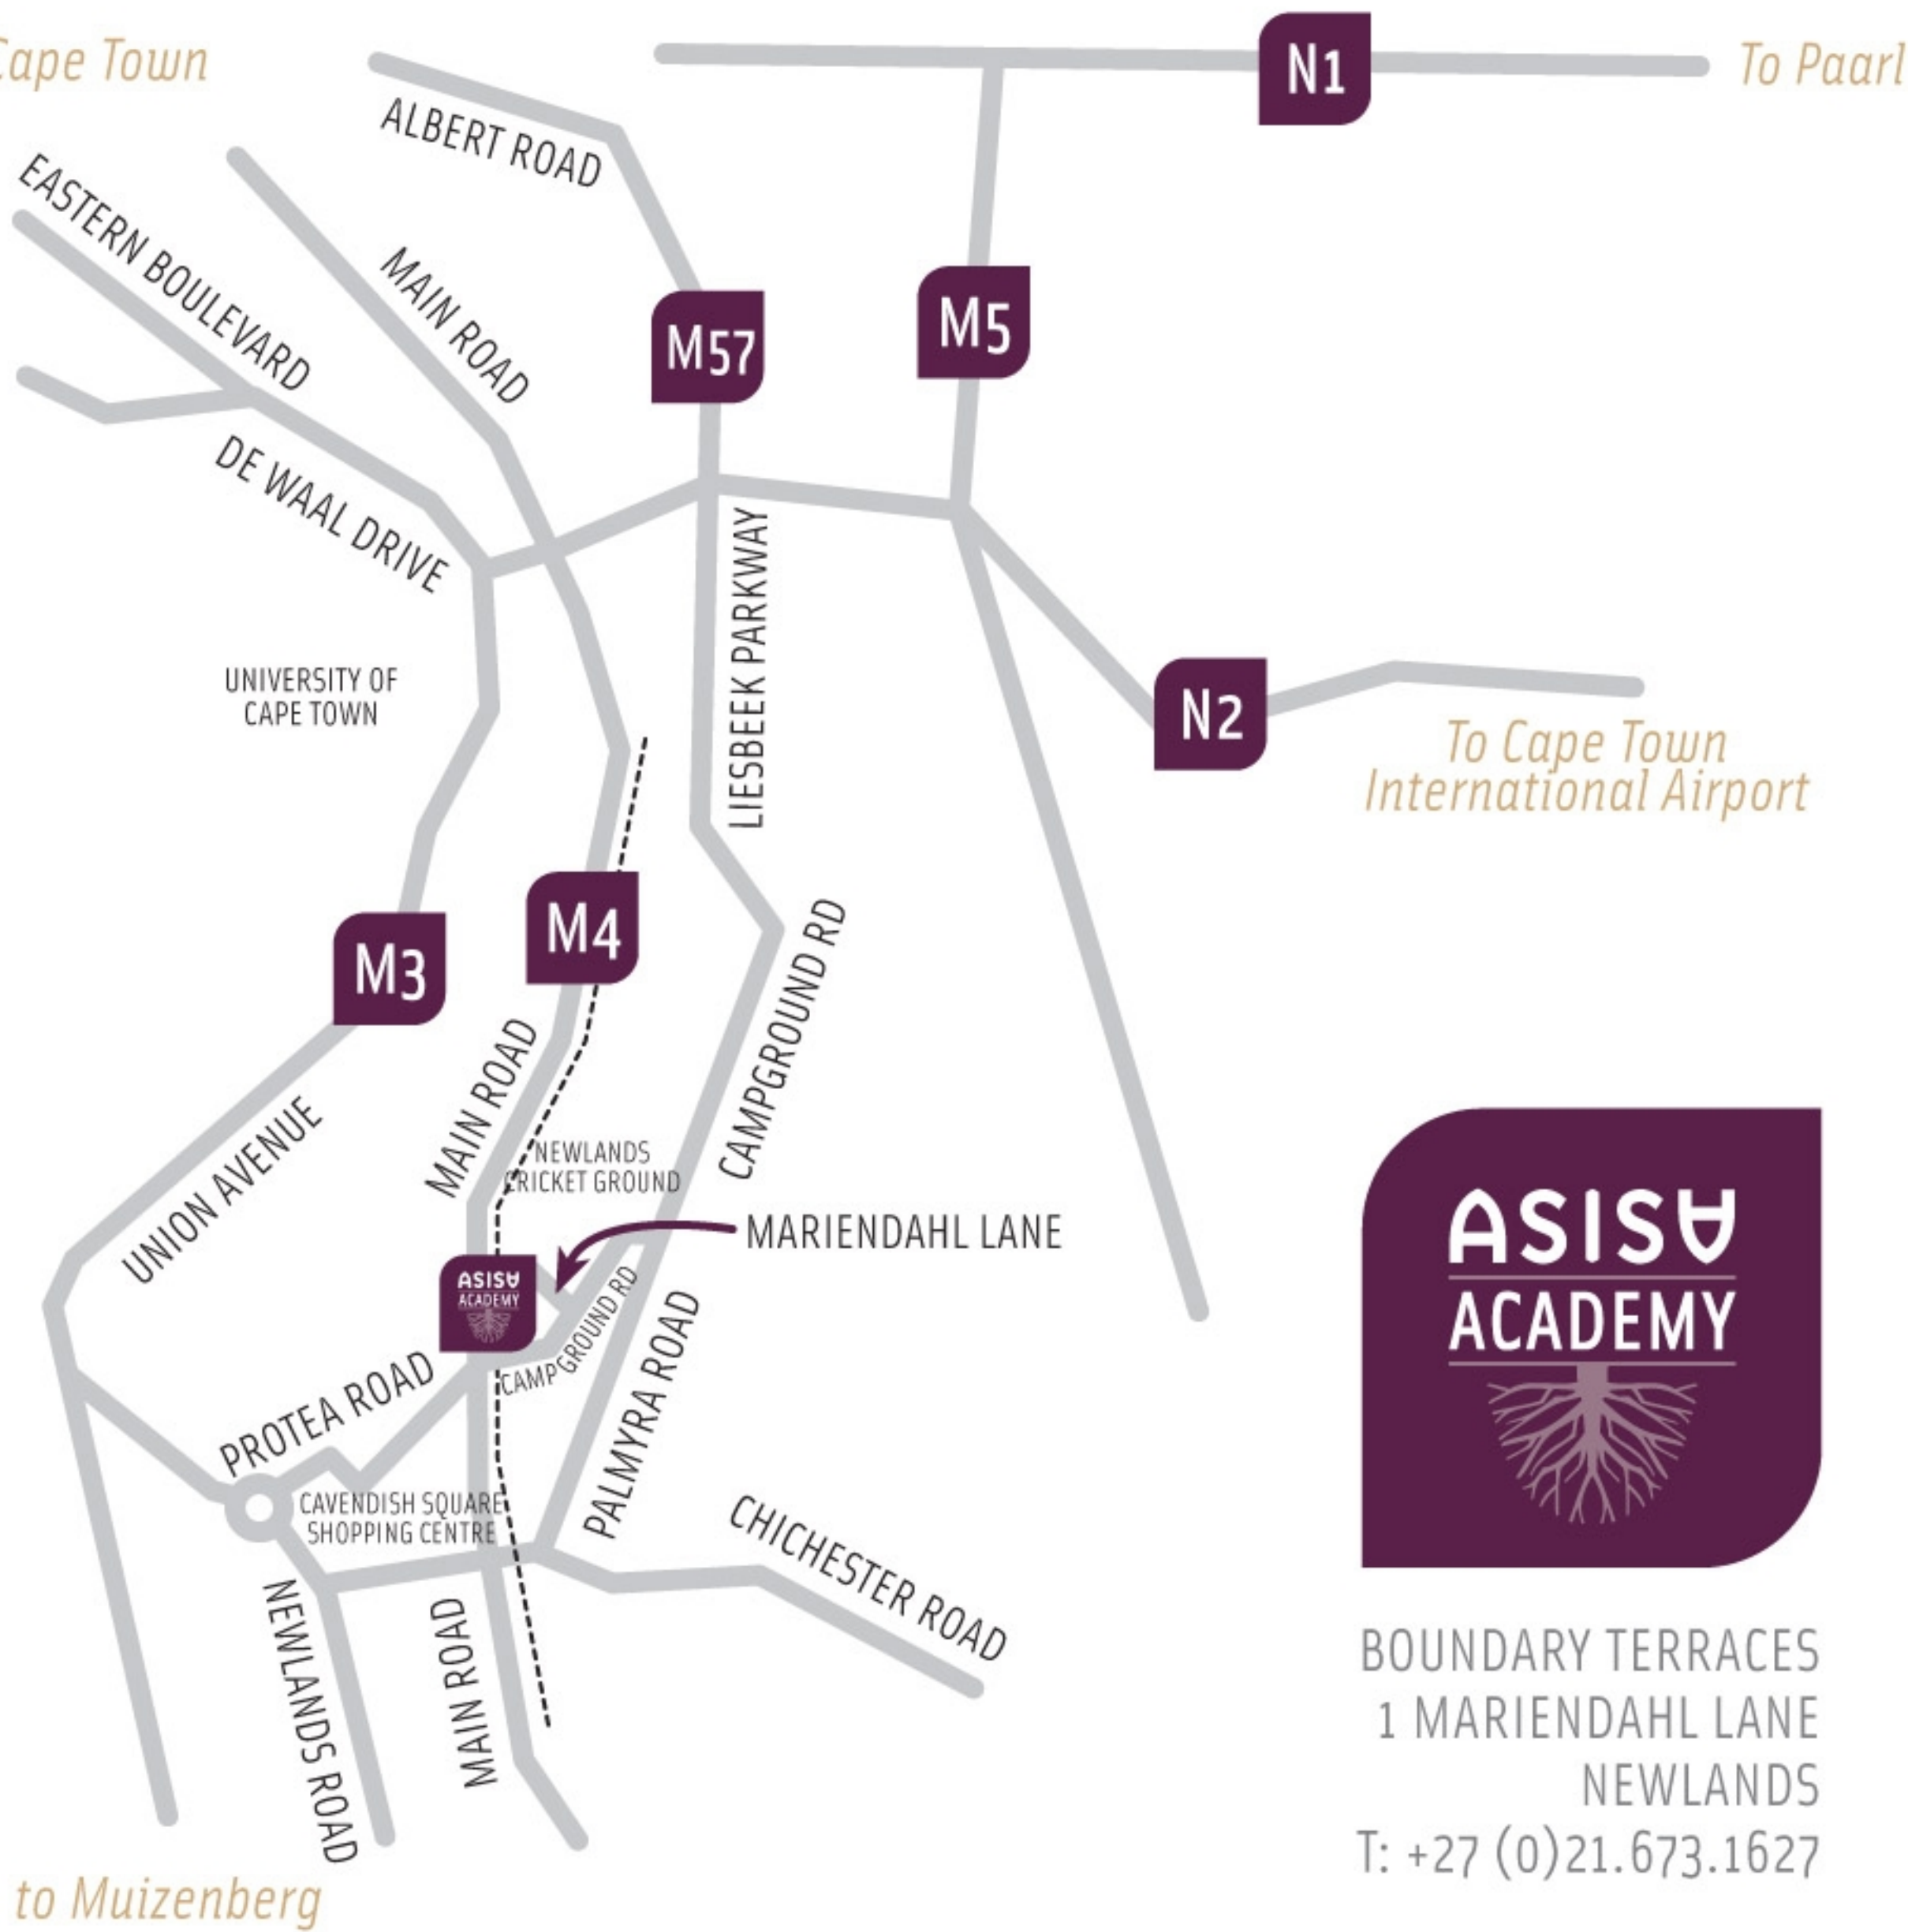

To Cape Town

To Paarl

Table Mountain

BOUNDARY TERRACES
 1 MARIENDAHL LANE
 NEWLANDS
 T: +27 (0)21.673.1627